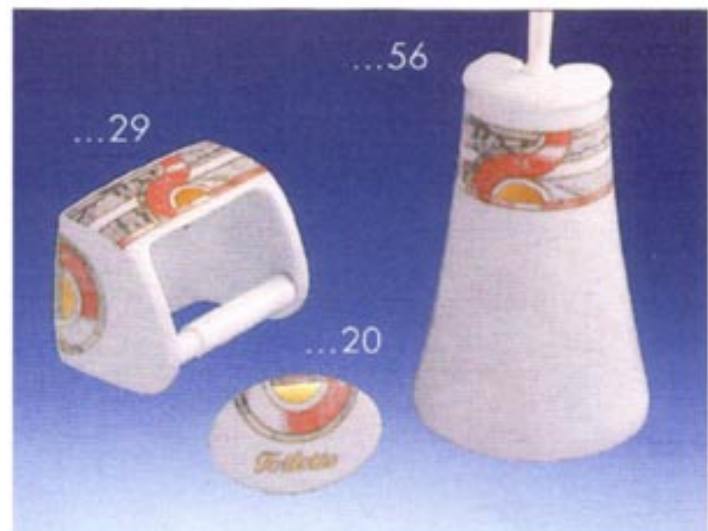

HITS FOR KIDS

Dekor 6500 Bathfun

Gay designs for the youngest.
Looking after ypour teeth will
be fun.

(6 pieces assorted)

VALENCIA 773..

Inspired by the wonderful Spanish countryside Valencia expresses the special cheerfulness of this country.