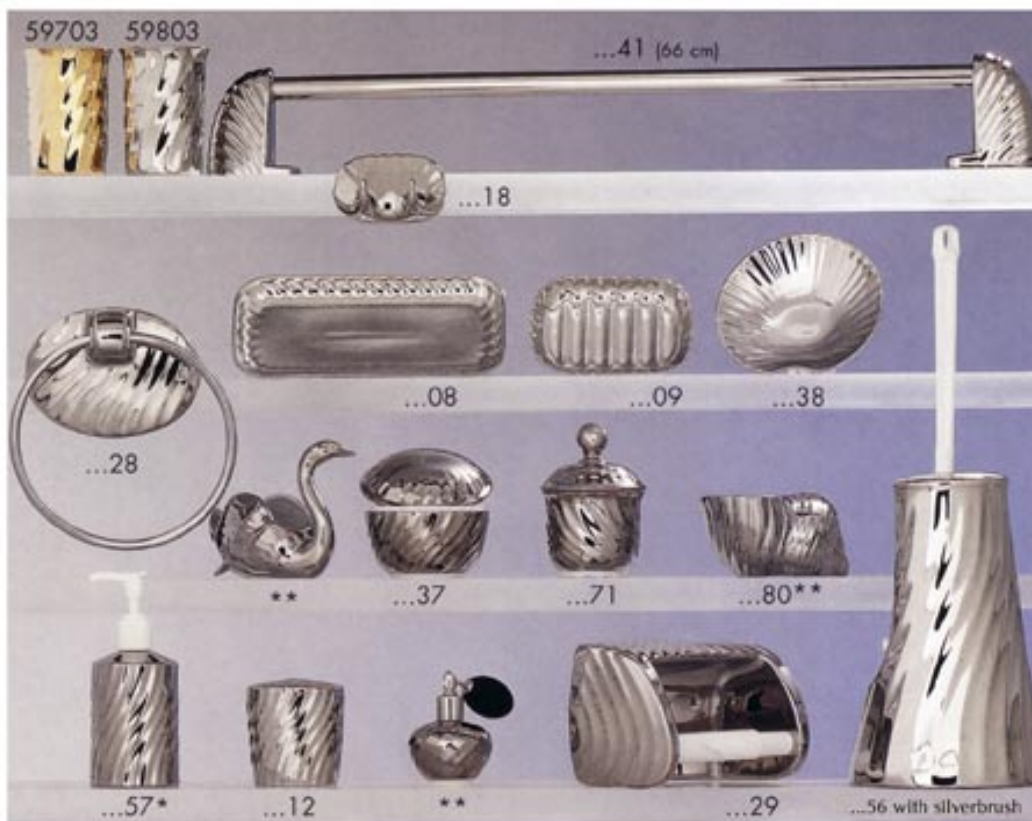

PLATINO

598..

with silverbrush

* With silver coloured pump
** no more available